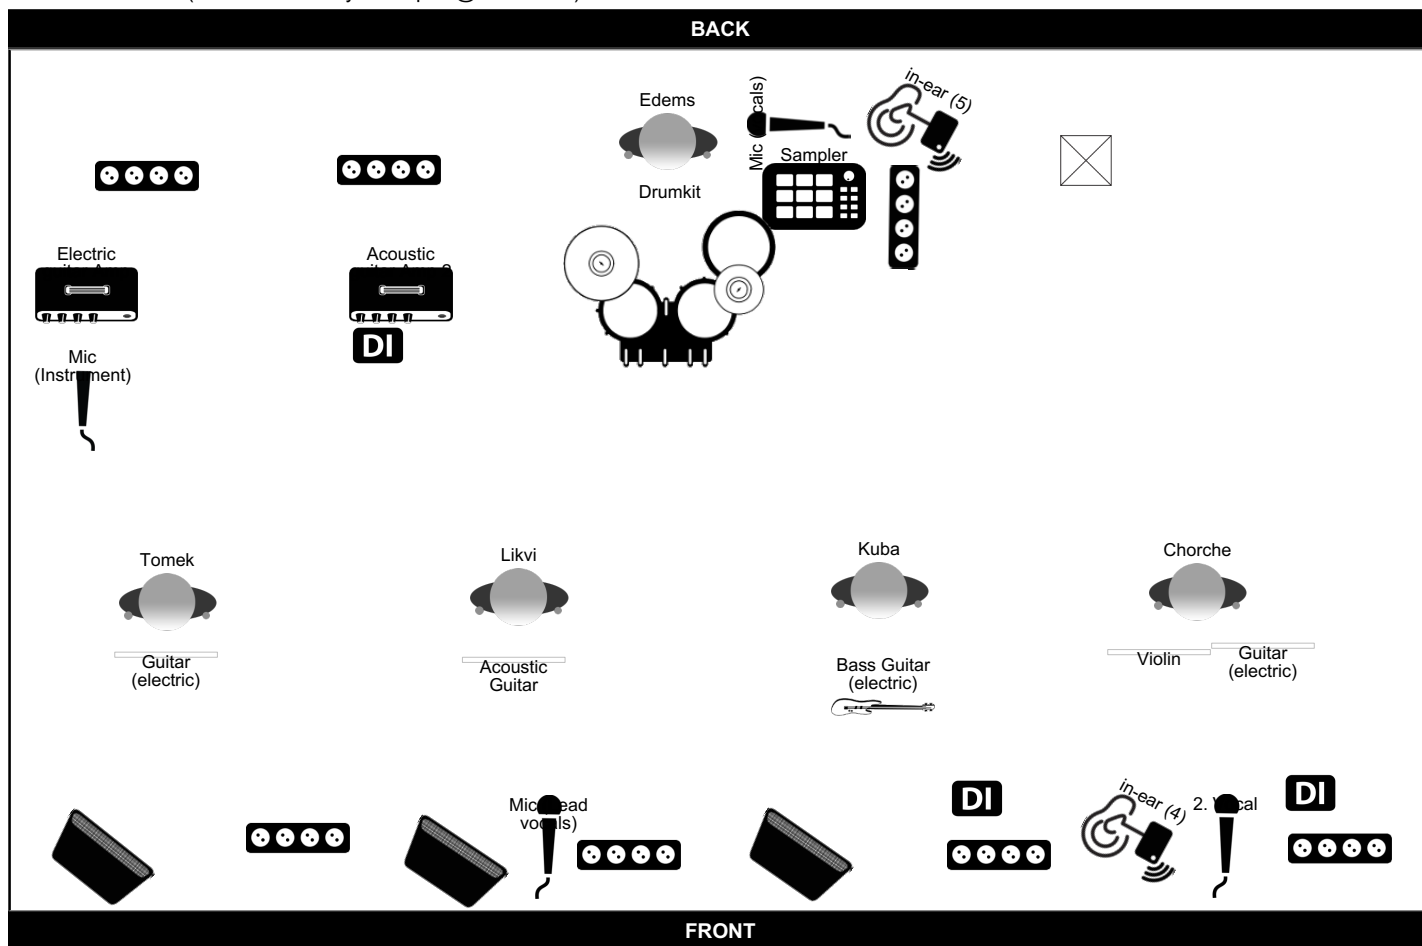

Alchymie (2024)

<http://www.alchymie-kapela.cz>

Contact: Chorche (736107501 /alchymie.kapela@seznam.cz)

Extra Info

Na pravé straně od bicích (z pohledu FOH) je umístěn rack s přijímači obou bezdrátových mikrofonů (hlavní zpěv Likvi a 2. zpěv u houslí Chorche) a vysílači in-ear monitorů číslo 4 a 5 (housle Chorche a bicí Edems)

DI Box u akustické kytary a el.kytary u Chorcheho- zapnout fantomové napájení +48V.

Monitor Groups

Group	Soundmix
Group1	Lead vocals, Tomek Electric guitar, Sampler
Group2	Lead vocals, Backing vocals, Acoustic guitar, Tomek Electric guitar, Bass drum, Hit-hat, Sampler, Violin,
Group3	Bass drum, Tomek Electric guitar, Sampler, Violin, Lead vocal
Group4	Violin, Chorche Backing vocals, Lead vocals, Bass guitar
Group5	Snare, Bass drum, Hit-hat, Sampler, Lead vocals, Edems Backing vocals, Bass guitar, Tomek Electric guitar, Violin

Alchymie (2024)

Contact: Chorche (736107501 /alchymie.kapela@seznam.cz)

Line Up

Name	Instrument
Tomek	Mic (Instrument),Electric guitar Amp,Guitar (electric),
Likvi	Acoustic guitar Amp 2,Acoustic Guitar,Mic (Lead vocals)
Kuba	Bass Guitar (electric)
Edems	Sampler,Drumkit,Mic (vocals)
Chorche	Violin,2. Vocal,Guitar (electric)