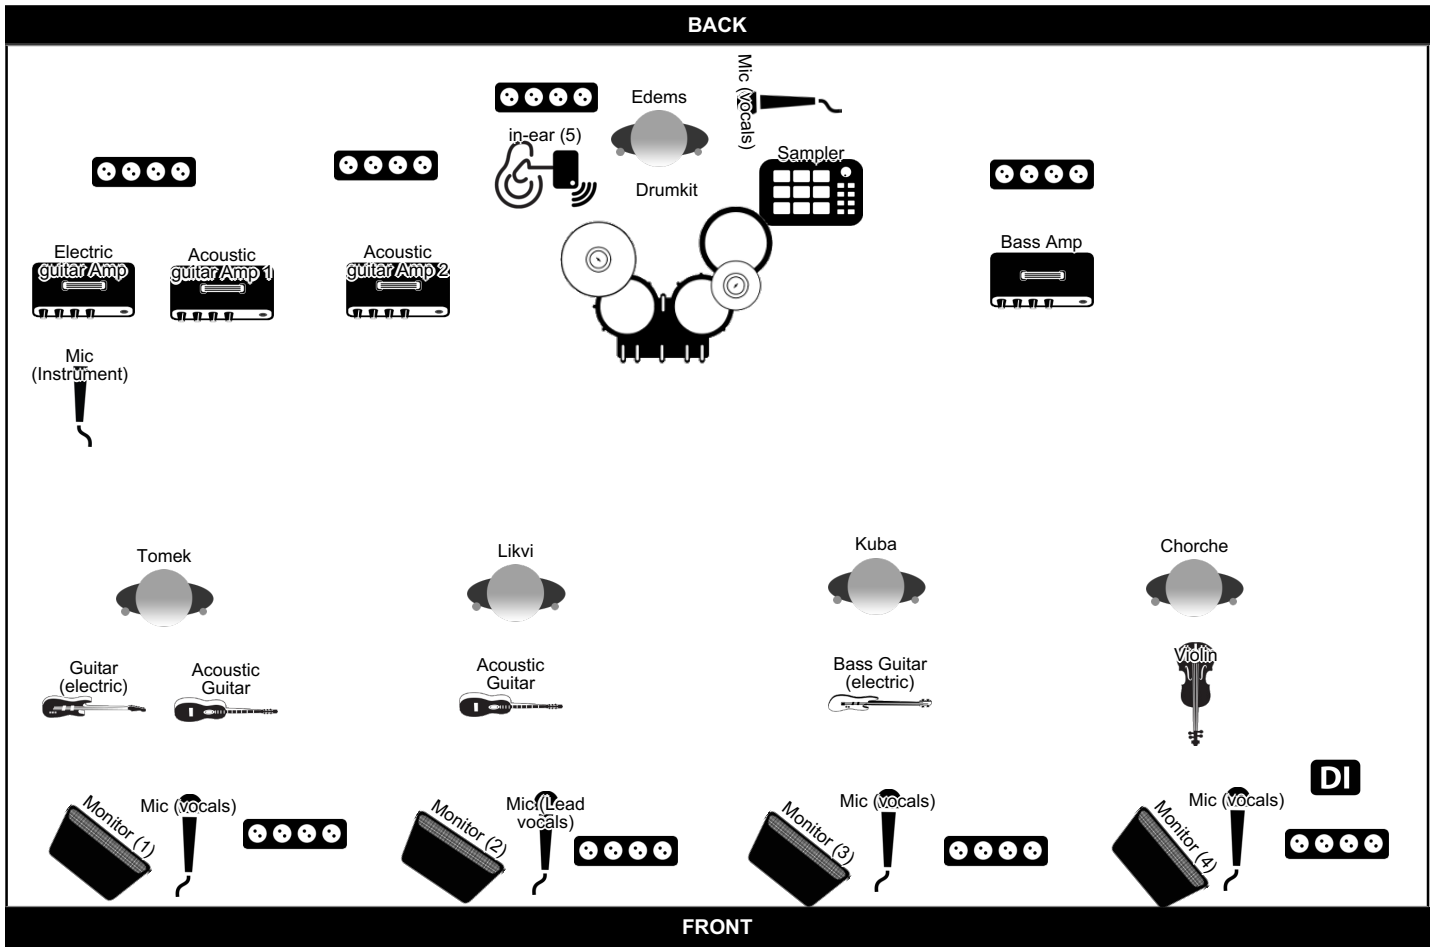

## Extra Info

### Monitor Groups

Group	Soundmix
Group 1	Tomek Backing vocals, Lead vocals, Lead Electric guitar, Acoustic guitar 1, Sampler
Group 2	Lead vocals, Backing vocals, Acoustic guitar 2, Acoustic guitar1, Lead Electric guitar, Bass drum, Hit-hat, Sampler, Violin
Group 3	Lead vocals, Kuba backing vocal, Lead Electric guitar, Acoustic guitar 1, Acoustic guitar 2, Bass drum, Sampler
Group 4	Violin, Lead vocals, Chorche backing vocals, Lead Electric guitar, Acoustic guitar 1, Acoustic guitar 2,
Group 5	Snare, Bass drum, Hit-hat, Sampler, Lead vocals, Edems Backing vocals, Bass guitar, Lead Electric guitar, Acoustic guitar 1, Violin

### Line Up

Name	Instrument
Tomek	Mic (Instrument), Electric guitar Amp, Acoustic guitar Amp 1, Acoustic Guitar, Guitar (electric), Mic (vocals)
Likvi	Acoustic guitar Amp 2, Acoustic Guitar, Mic (Lead vocals)
Kuba	Mic (vocals), Bass Amp, Bass Guitar (electric)
Edems	Sampler, Mic (vocals), Drumkit
Chorche	Violin, Mic (vocals)

### Channel list

Channel	Band Member	Instrument	Mic / DI	Insert
1	Edems	Bass drum		
2	Edems	Snare top		
3	Edems	Snare bottom		
4	Edems	Hit-hat		
5	Edems	Floor tom		
6	Edems	OH L		
7	Edems	OH R		
8	Edems	Sampler	Jack 6,3 mm	
9	Kuba	Bass Amp	DI vlastní	
10	Tomek	Electric guitar Amp	SM 57	
11	Tomek	Acoustic guitar Amp 1	DI vlastní	
12	Likvi	Acoustic guitar Amp 2	DI vlastní	
13	Chorche	Violin (Chorche)	DI	
14	Likvi	Mic(Lead vocals Likvi)		
15	Tomek	Mic (vocals) (Tomek)		
16	Edems	Mic (vocals) (Edems)		
17	Kuba	Mic (vocals) (Kuba)		
18	Chorche	Mic (vocals) (Chorche)		